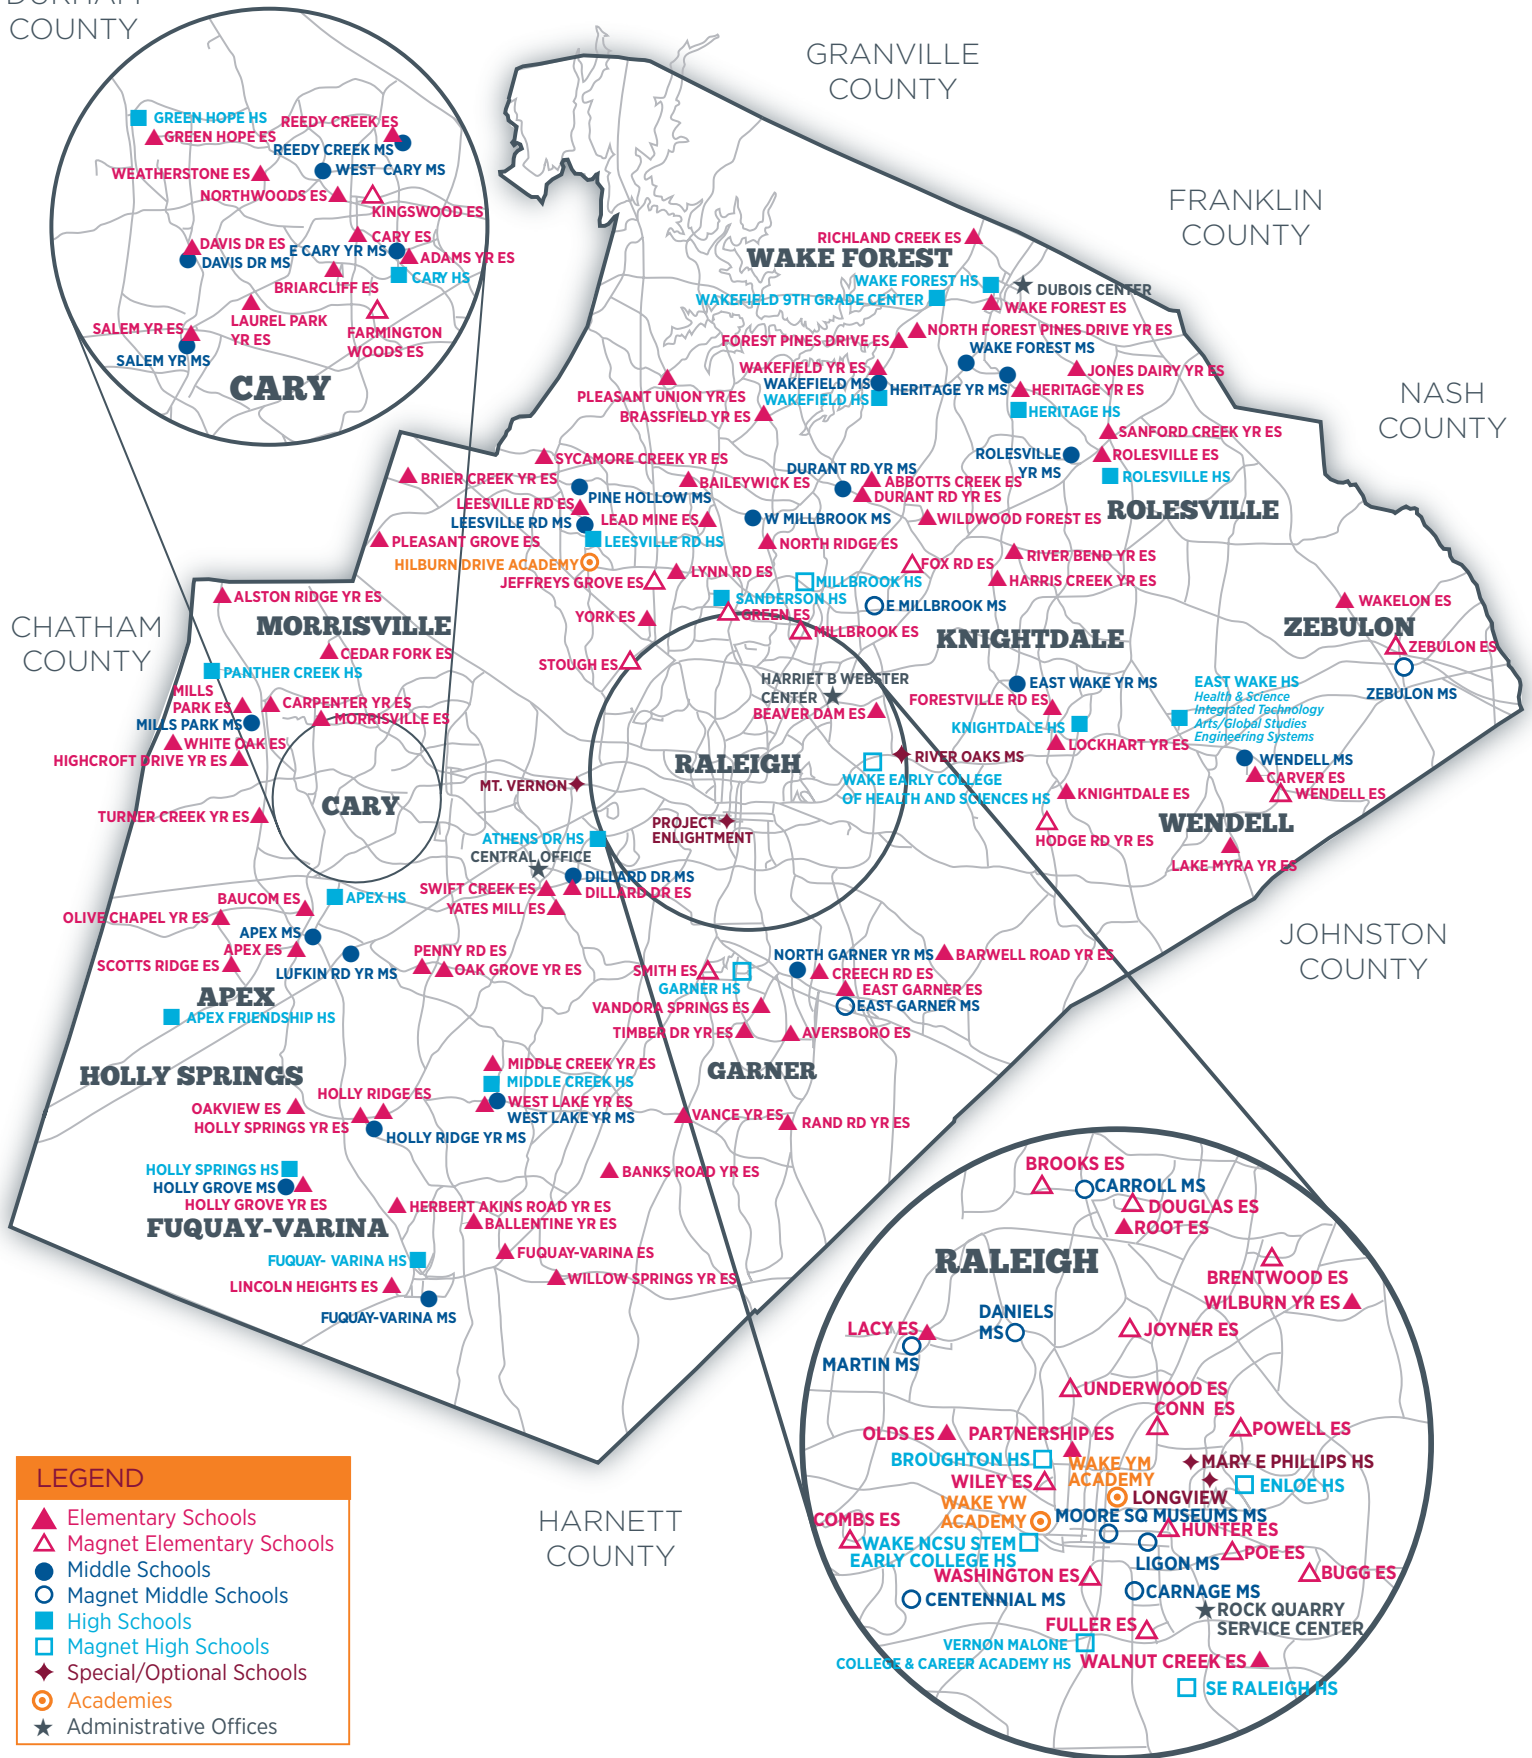

DURHAM COUNTY

GRANVILLE COUNTY

FRANKLIN COUNTY

NASH COUNTY

CHATHAM COUNTY

JOHNSTON COUNTY

HARNETT COUNTY

LEGEND

- ▲ Elementary Schools
- ▲ Magnet Elementary Schools
- Middle Schools
- Magnet Middle Schools
- High Schools
- Magnet High Schools
- ◆ Special/Optional Schools
- Academies
- ★ Administrative Offices